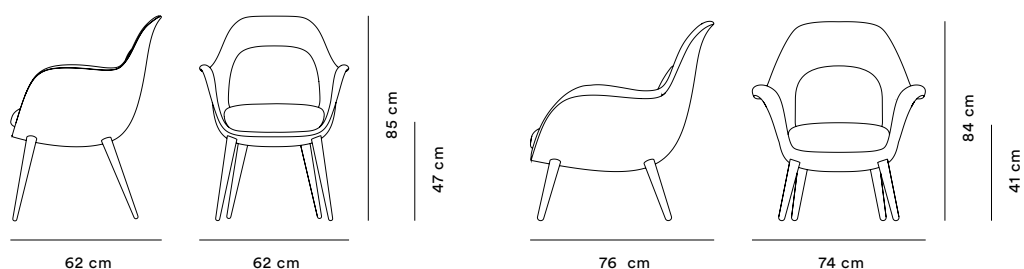

- Space Copenhagen

Swoon Chair is available from October 1st 2019

Swoon Lounge Petit is available from August 1st 2019.

## PRICES & DIMENSIONS