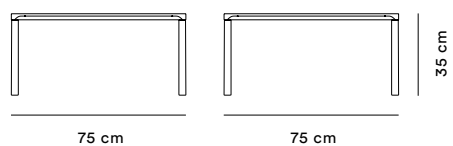

RRP incl. VAT: from 1.376,- EUR

MATERIALS

Stone table top. Legs in powder coated steel and metal enforced mounting under table top.

Surface options:

Tabletop: Grey Kendzo Marble

Legs: Flint

PILOTI STONE

W: 75 cm, D: 75 cm, H: 35 cm