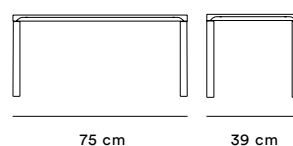

- Hugo Passos

The new Piloti Stone models are available from September 1st 2019.

Press Release

Piloti Stone – Subtile detaljer udført i sten

April 2019

PRICES & DIMENSIONS

PILOTI STONE

W: 120 cm, D: 39 cm, H: 35 cm