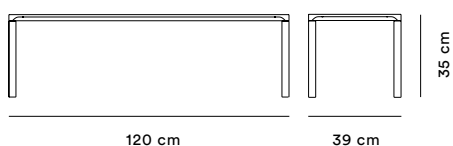

- Hugo Passos

The new Piloti Stone models are available from September 1st 2019.

Press Release

Piloti Stone – Subtile detaljer udført i sten

April 2019

PRICES & DIMENSIONS

PILOTI STONE

W: 120 cm, D: 39 cm, H: 35 cm